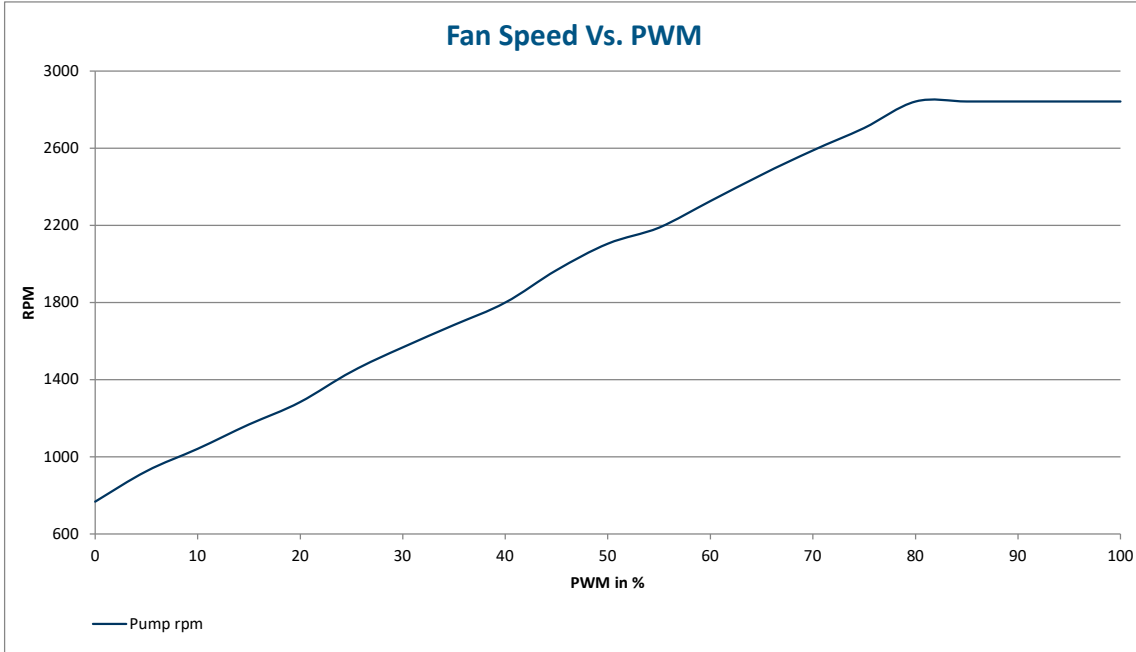

LF3 Pump PWM Curve Test

Date of Test : 16/4/2024 Measurement Interval : 20
Tester Name : Freddie SO Number of points : 21
Tested Fan : LF3 Pump
Remarks :

LF3 VRM Fan PWM Curve Test

| | | | |
|-----------------------|-------------|-------------------------------|----|
| Date of Test : | 2023-09-07 | Measurement Interval : | 20 |
| Tester Name : | Hongye Lai | Number of points : | 11 |
| Tested Fan : | LF3 VRM Fan | | |
| Remarks : | | | |

LF3 280 / 420 A-RGB Radiator Fan PWM Curve Test

| | | | |
|----------------|----------------------------------|------------------------|----|
| Date of Test : | 31/1/2024 | Measurement Interval : | 20 |
| Tester Name : | Freddie SO | Number of points : | 21 |
| Tested Fan : | LF3 280 / 420 A-RGB Radiator Fan | | |
| Remarks : | | | |