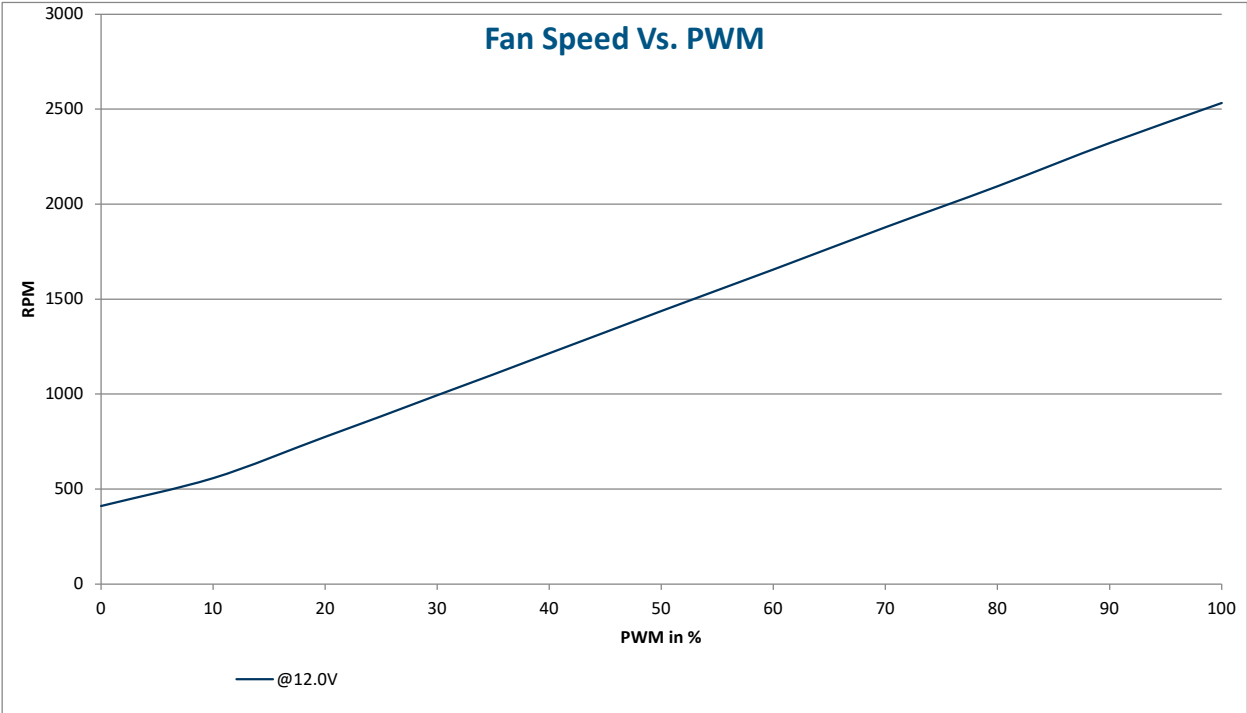

LF3 Pump PWM Curve Test

Date of Test : 16/4/2024 Measurement Interval : 20
Tester Name : Freddie SO Number of points : 21
Tested Fan : LF3 Pump
Remarks :

LF3 VRM Fan PWM Curve Test

| | | | |
|-----------------------|-------------|-------------------------------|----|
| Date of Test : | 2023-09-07 | Measurement Interval : | 20 |
| Tester Name : | Hongye Lai | Number of points : | 11 |
| Tested Fan : | LF3 VRM Fan | | |
| Remarks : | | | |

LF3 280 / 420 A-RGB Radiator Fan PWM Curve Test

| | | | |
|----------------|----------------------------------|------------------------|----|
| Date of Test : | 31/1/2024 | Measurement Interval : | 20 |
| Tester Name : | Freddie SO | Number of points : | 21 |
| Tested Fan : | LF3 280 / 420 A-RGB Radiator Fan | | |
| Remarks : | | | |